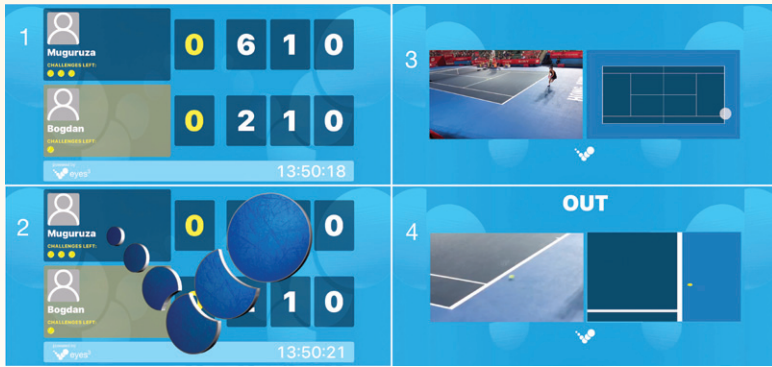

Smart Living (Smart Lifestyle) Silver Award

智慧生活 (生活時尚) 銀獎

Infinity Cube Ltd. 無限立方有限公司

eyes³ for Tennis - AI Driven Mobile Sports Analytics System

Infinity Cube is an innovator in sports technology based in Hong Kong. Its flagship product eyes³ for Tennis helps tournament organisers, academies, sports clubs and everyday tennis players raise the level of game play and to enhance spectator interactions.

eyes³ is an AI based mobile Electronic Line Call (ELC) solution with an unprecedented price-performance that can be used by tournament organisers. Before eyes³, organisers have limited access to an affordable and objective solution and often result in on-court tensions and conflicts between umpires and players. Now, organisers can increase line calls accuracies and promote fair play among players ANYWHERE ANYTIME using their mobile devices.

eyes³ is also a Performance Improvement and Interaction tool for coaches, players and spectators to share live performance statistics, thereby increasing participation and spectators' enjoyment of the sport.

Comments from Judging Panel 評審委員會評語

This is an app with professional-grade video assistance leveraging ball tracking AI technology and unique customisation features, which allows both professional and amateur players to improve their performance through retrieving data and videos of their games and enjoy fair game plays. It has made traditional complex and sophisticated set up to be affordable, easily to use and functional through the use of everyday smartphones.

It has high potential to further expand its business to other official matches, as well as extend its usage to different kinds of sport.

eyes³ for Tennis - 人工智能體育數據分析系統

Infinity Cube 是以香港為研發基地的體育科技創新者。使用先進的計算機視覺和人工智能，提供電子裁判的解決方案，Infinity Cube 幫助球賽舉辦團體，體育學院和日常網球運動員提高賽事和技術水平並增加與觀眾的互動。

eyes³ 運用便攜式電話提供性價比高的電子裁判 (ELC)，使這項從前非世界專業球賽組織者可負擔的技術普及化。現在，組織者可以使用他們的移動設備隨時隨地提高賽事的裁判準確性和公平性。

eyes³ 亦可提供技術和賽事統計數據，用以提高球員技術和觀眾的參與度。

這個應用程式擁有專業級視頻輔助功能配合人工智能球追蹤技術和獨特定製功能，專業或業餘網球員可利用影像記錄及數據來改善球技；通過即時的錄像分析，協助球員在球賽中獲得公平的裁決。有別於傳統組裝複雜和費用昂貴的追蹤裝置，只需配合日常慣用的智能手機便可發揮功能，不但容易使用而且合乎經濟效益。此應用程式具有優越的發展潛力，期望能被更多官方比賽採用，並將其用途擴展到不同的運動項目。