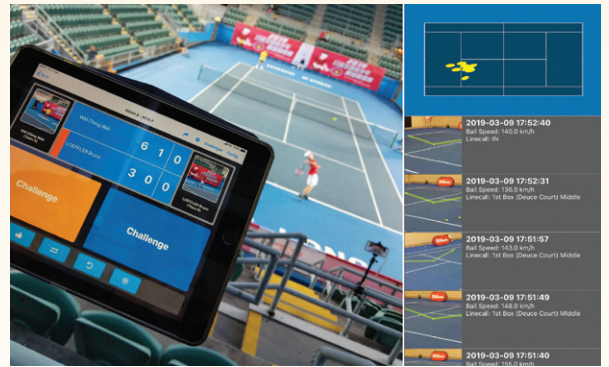

Smart Living (Smart Lifestyle) Silver Award

智慧生活 (生活時尚) 銀獎

Infinity Cube Ltd. 無限立方有限公司

eyes³ for Tennis - AI Driven Mobile Sports Analytics System

Infinity Cube is an innovator in sports technology based in Hong Kong. Its flagship product eyes³ for Tennis helps tournament organisers, academies, sports clubs and everyday tennis players raise the level of game play and to enhance spectator interactions.

eyes³ is an AI based mobile Electronic Line Call (ELC) solution with an unprecedented price-performance that can be used by tournament organisers. Before eyes³, organisers have limited access to an affordable and objective solution and often result in on-court tensions and conflicts between umpires and players. Now, organisers can increase line calls accuracies and promote fair play among players ANYWHERE ANYTIME using their mobile devices.

eyes³ is also a Performance Improvement and Interaction tool for coaches, players and spectators to share live performance statistics, thereby increasing participation and spectators' enjoyment of the sport.

Comments from Judging Panel 評審委員會評語

This is an app with professional-grade video assistance leveraging ball tracking AI technology and unique customisation features, which allows both professional and amateur players to improve their performance through retrieving data and videos of their games and enjoy fair game plays. It has made traditional complex and sophisticated set up to be affordable, easily to use and functional through the use of everyday smartphones.

It has high potential to further expand its business to other official matches, as well as extend its usage to different kinds of sport.

eyes³ for Tennis - 人工智能體育數據分析系統

Infinity Cube 是以香港為研發基地的體育科技創新者。使用先進的計算機視覺和人工智能，提供電子裁判的解決方案，Infinity Cube 幫助球賽舉辦團體，體育學院和日常網球運動員提高賽事和技術水平並增加與觀眾的互動。

eyes³ 運用便攜式電話提供性價比高的電子裁判 (ELC)，使這項從前非世界專業球賽組織者可負擔的技術普及化。現在，組織者可以使用他們的移動設備隨時隨地提高賽事的裁判準確性和公平性。

eyes³ 亦可提供技術和賽事統計數據，用以提高球員技術和觀眾的參與度。

這個應用程式擁有專業級視頻輔助功能配合人工智能球追蹤技術和獨特定製功能，專業或業餘網球員可利用影像記錄及數據來改善球技；通過即時的錄像分析，協助球員在球賽中獲得公平的裁決。有別於傳統組裝複雜和費用昂貴的追蹤裝置，只需配合日常慣用的智能手機便可發揮功能，不但容易使用而且合乎經濟效益。此應用程式具有優越的發展潛力，期望能被更多官方比賽採用，並將其用途擴展到不同的運動項目。